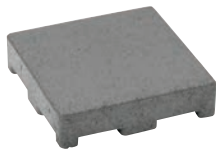

Colors and Styles

STANDARD PAVERS – Aspire Standard Pavers are the perfect choice for most new in-ground landscaping projects. With five stone-like colors and a variety of sizes, they are the smart choice for outdoor design. To design your own personal outdoor oasis, visit AspirePavers.com

Boardwalk

Olive

Redwood

Waterwheel

4" x 8" Standard Paver With Grid

8" x 8" Standard Paver

4" x 4" Standard Paver

Standard Soldier Wedge Paver

Standard Soldier Full Paver

ASPIRE PAVER PRODUCTS	STANDARD 2.38" HEIGHT	PERMEABLE 2.38" HEIGHT	COLOR OPTIONS			
			Boardwalk	Olive	Redwood	Waterwheel
4" x 8"	★	★	★	★	★	★
8" x 8"	★		★	★	★	★
4" x 4"	★		★	★	★	★
Soldier Course Wedge	★				★	★
Soldier Course Full	★				★	★
ENKADRAIN 3801 Drainage Mat						